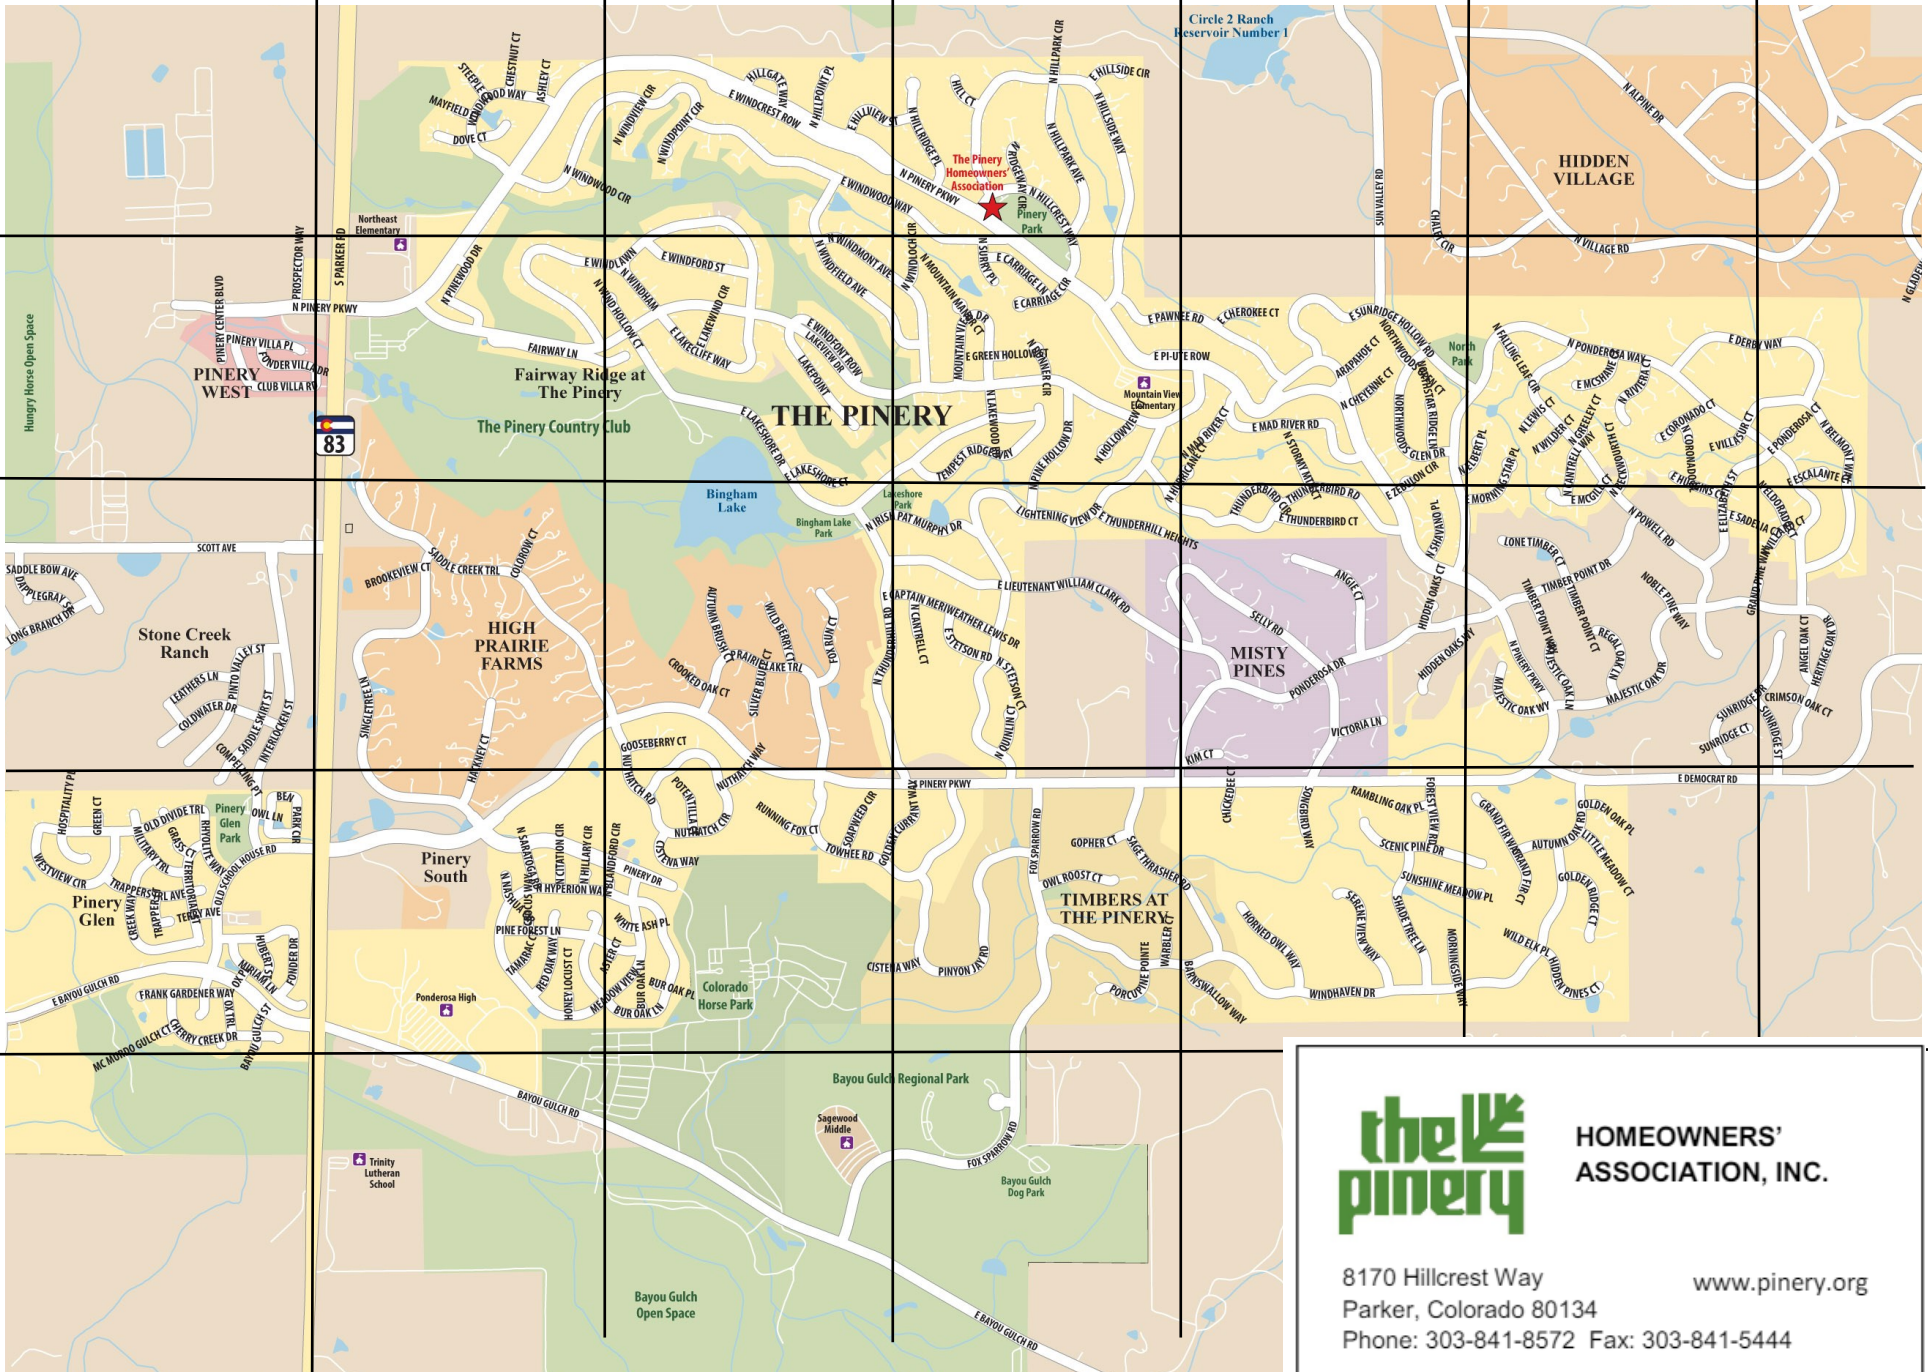

1

2

3

4

5

6

7

A

B

C

D

HOMEOWNERS' ASSOCIATION, INC.

8170 Hillcrest Way
Parker, Colorado 80134
Phone: 303-841-8572 Fax: 303-841-5444
www.pinery.org